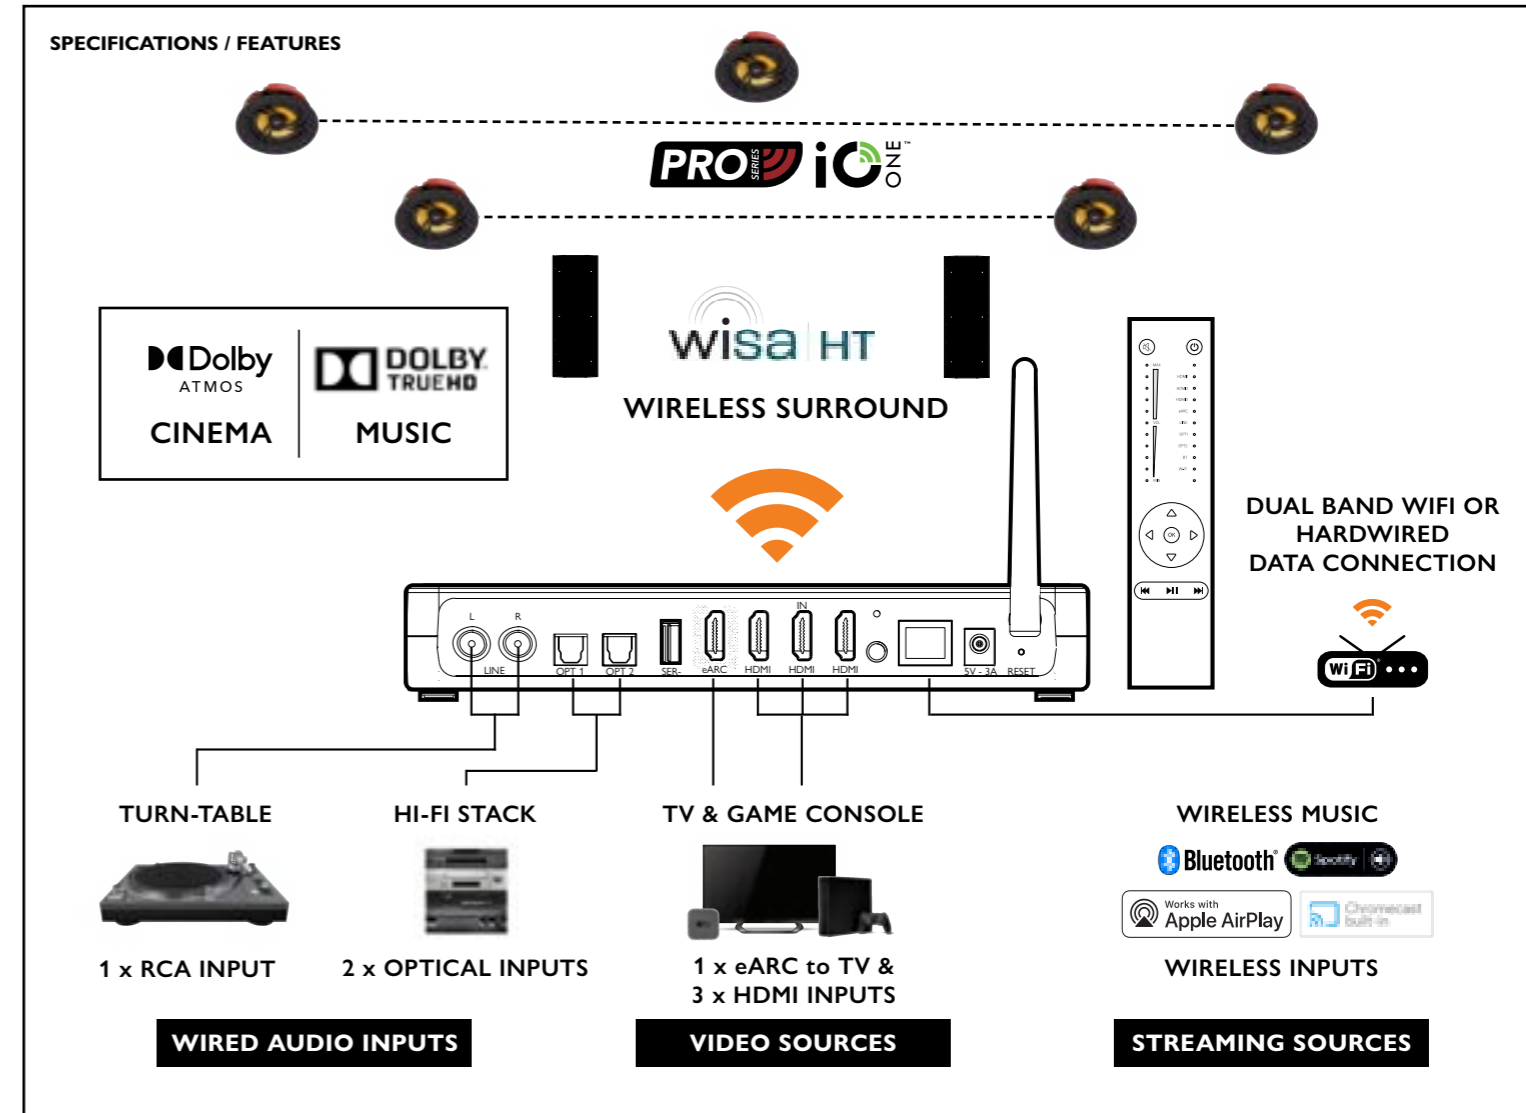

LITHEAUDIO

WISA CINEMA HUB

YOUR DIGITAL AVR

WIRELESS ALTERNATIVE TO AN AVR

This powerful device combines the best digital and analogue audio inputs for wireless streaming and video via HDMI inputs into one compact media unit. The Hub allows you to connect all of your audio and video components, such as a TV, DVD player, and gaming console, and control them with a single remote. The Hub is connected wirelessly to any WISA-certified speaker which amplifies the signal and delivers powerful, high-fidelity sound for a home theatre setup without cables.

SPECIFICATIONS / FEATURES

Features

Multiple Streaming Services
Connect wirelessly to the hub and stream music via AirPlay, Chromecast, Bluetooth and Spotify Connect

Cables Not Required
Use the hub as a Wireless Digital AVR and connect speakers wirelessly via WISA for less low latency playback without the need to run cables to speakers or racks

On Screen Display for System Setup
Convenient and easy setup of system through TV menu

SKU Code

06531 Lithe Audio WISA Cinema Hub

Sound Formats

- Dolby Digital
- Dolby Digital+ / Dolby TrueHD
- Dolby Atmos and Dolby Atmos Virtual
- Supports 2.0 / 2.1 / 3.0 / 3.1 / 5.1 / 7.1 / 5.1.2
- Audio Sample Rate: 8Khz
- PCM Multi-Channel, PCM 8 Output Channels
- WISA: 24-bit / 48KHz or 24-bit / 96KHz
- Coax / Digital Input up to 24-bit / 192KHz
- Power Supply dc 110 - 240V 50 / 60Hz
- Multiple speakers per one channel - Up to 24
- Studio grade synchronisation < 1 sample drift

What's in the box

- Cinema Hub
- Antenna
- Remote Control
- Power Supply (with EU / US / UK Plug)

Connectivity

- WISA, Wireless Audio Latency 2.6ms
- Hub to speaker distance 20m
- WiFi Dual Band 2.4GHz / 5GHz
- AirPlay 2
- Google Chromecast
- Bluetooth 5.0
- Spotify Connect
- DNLA
- Connect up to 30 channels without any loss of quality
- 3x HDMI
- 2x Optical
- 1x RCA Phono
- 1x LAN
- Outputs: HDMI ARC/eARC